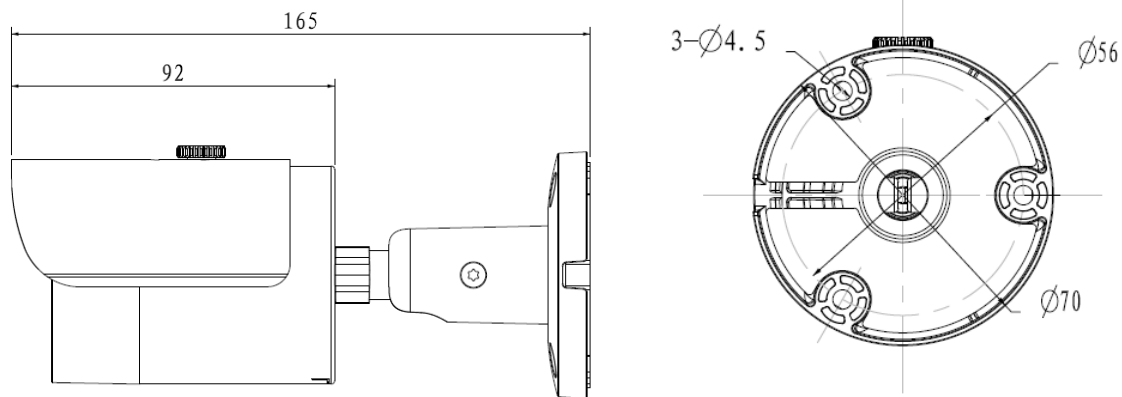

## Technical Specifications

<b>Model</b>	<b>DH-IPC-HFW1420S</b>	
<b>Camera</b>		
Image Sensor	1/3" 4Megapixel progressive scan CMOS	
Effective Pixels	2688(H) × 1520(V)	
Scanning System	Progressive	
Electronic Shutter Speed	Auto/Manual, 1/3(4)s~1/100000s	
Min. Illumination	0. 1Lux/F2.0(Color), 0Lux/F2.0(IR on)	
S/N Ratio	More than 50dB	
Video Output	N/A	
<b>Camera Features</b>		
Max. IR LEDs Length	30m	
Day/Night	Auto(ICR)/Color/B/W	
Backlight Compensation	BLC / HLC / DWDR	
White Balance	Auto/Manual	
Gain Control	Auto/Manual	
Noise Reduction	3D	
Privacy Masking	Up to 4 areas	
<b>Lens</b>		
Focal Length	2.8mm(3.6mm optional)	
Max Aperture	F2.0(F2.0)	
Focus Control	Manual	
Angle of View	H: 92°(84°)	
Lens Type	Fixed lens	
Mount Type	Board-in Type	
<b>Video</b>		
Compression	H.264/ H.264H/ H.264B/ MJPEG	
Resolution	4M(2688×1520)/3M(2304×1296)/1080P(1920×1080)/720P(1280×720)/ D1(704×576/704×480) /CIF(352×288/352×240)	
Frame Rate	Main Stream	4M(1 ~ 20fps)/3M(1 ~ 25/30fps)
	Sub Stream	D1(1 ~ 25/30fps)
Bit Rate	H.264: 32kbps~8192kbps	
Corridor Mode	Support	
<b>Audio</b>		
Compression	N/A	
Interface	N/A	
<b>Network</b>		
Ethernet	RJ-45 (10/100Base-T)	
Wi-Fi	N/A	
Protocol	IPv4/IPv6, HTTP, HTTPS, TCP/IP, UDP, UPnP, ICMP, IGMP, RTSP, RTP, SMTP, NTP, DHCP, DNS, PPPOE, DDNS, FTP, IP Filter, QoS	
Compatibility	ONVIF, CGI	
Max. User Access	20 users	

## Dimensions (mm)