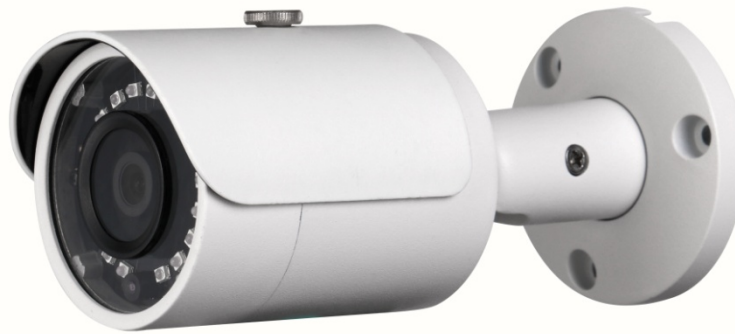

**DHU10599-02 (IPC-HFW1420S-0280B)**  
**DHU10599-03 (IPC-HFW1420S-0360B)**

## 4MP HD Network Mini IR Bullet Camera

### Features

- 1/3" 4Megapixel progressive scan CMOS
- H.264&MJPEG dual-stream encoding
- Max 20fps@4M(2688×1520)&25/30fps@3M(2304×1296)
- DWDR, Day/Night(ICR), 3DNR, AWB, AGC, BLC
- Multiple network monitoring: Web viewer, CMS(DSS/PSS) & DMSS
- 2.8mm fixed lens (3.6mm optional)
- Max. IR Distance 30m
- IP67, PoE