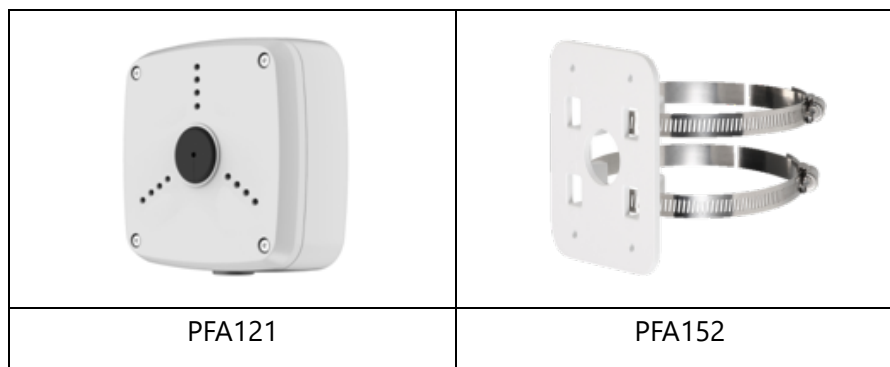

Accessories (optional)

*Design and specifications are subject to change without notice.

© 2016 Dahua Technology Co., Ltd.